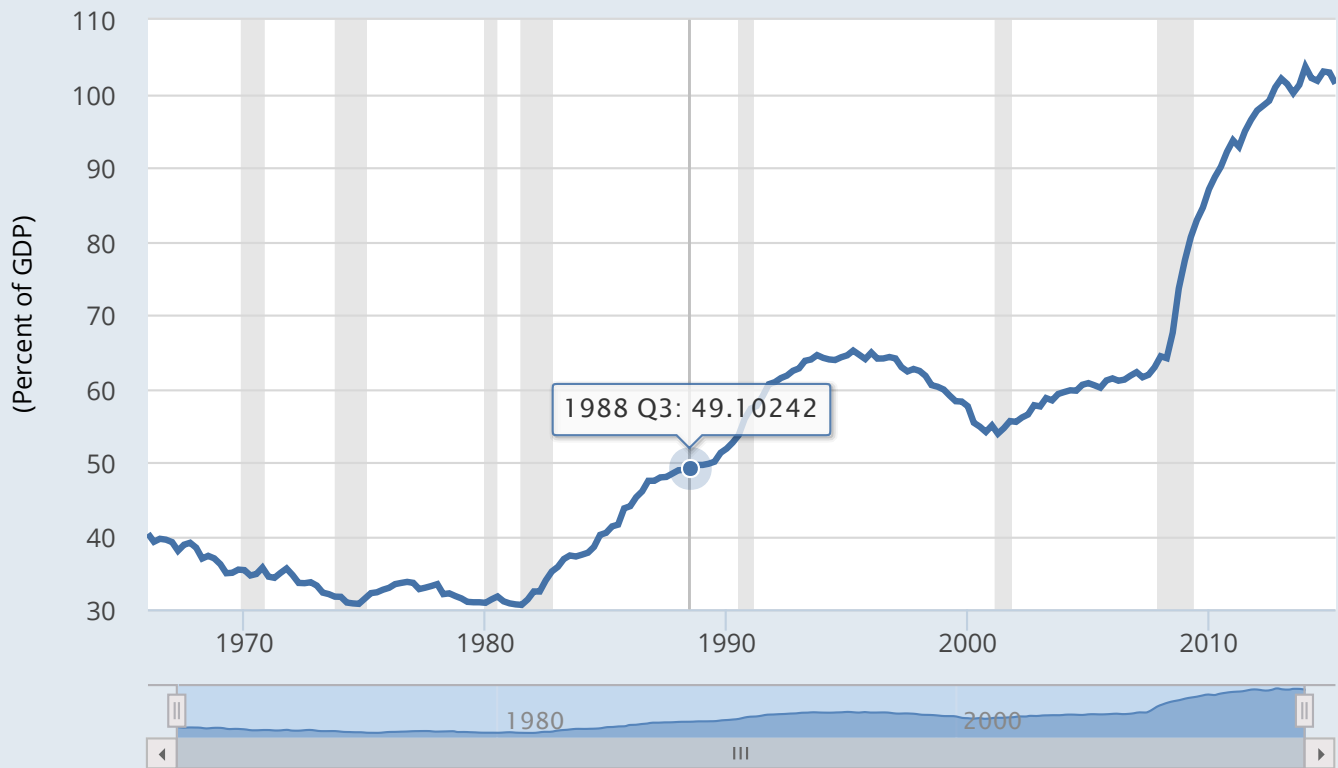

(GFDEGDQ188S)

Home (/) > FRED® Economic Data (/fred2/) > Releases (/fred2/releases) > Debt to Gross Domestic Product Ratios (/fred2/release?rid=263)

Federal Debt: Total Public Debt as Percent of Gross Domestic Product

2015:Q2: **101.33026** Percent of GDP

Quarterly, Seasonally Adjusted, GFDEGDQ188S, Updated: 2015-09-25 5:01 PM CDT

1yr | 5yr | 10yr | Max

1966-01-01 to 2015-04-01

Federal Debt: Total Public Debt as Percent of Gross Domestic Product

Source: Federal Reserve Bank of St. Louis, US. Office of Management and Budget
research.stlouisfed.org

Notes | Graph | Share | Export | Cite

Restore defaults | Save settings | Apply saved settings

- GRAPH SETTINGS >
- ADD DATA SERIES >
- EDIT DATA SERIES 1: FEDERAL DEBT: TOTAL PUBLIC DEBT AS PERCENT OF GROSS DOMESTIC PRODUCT ▼