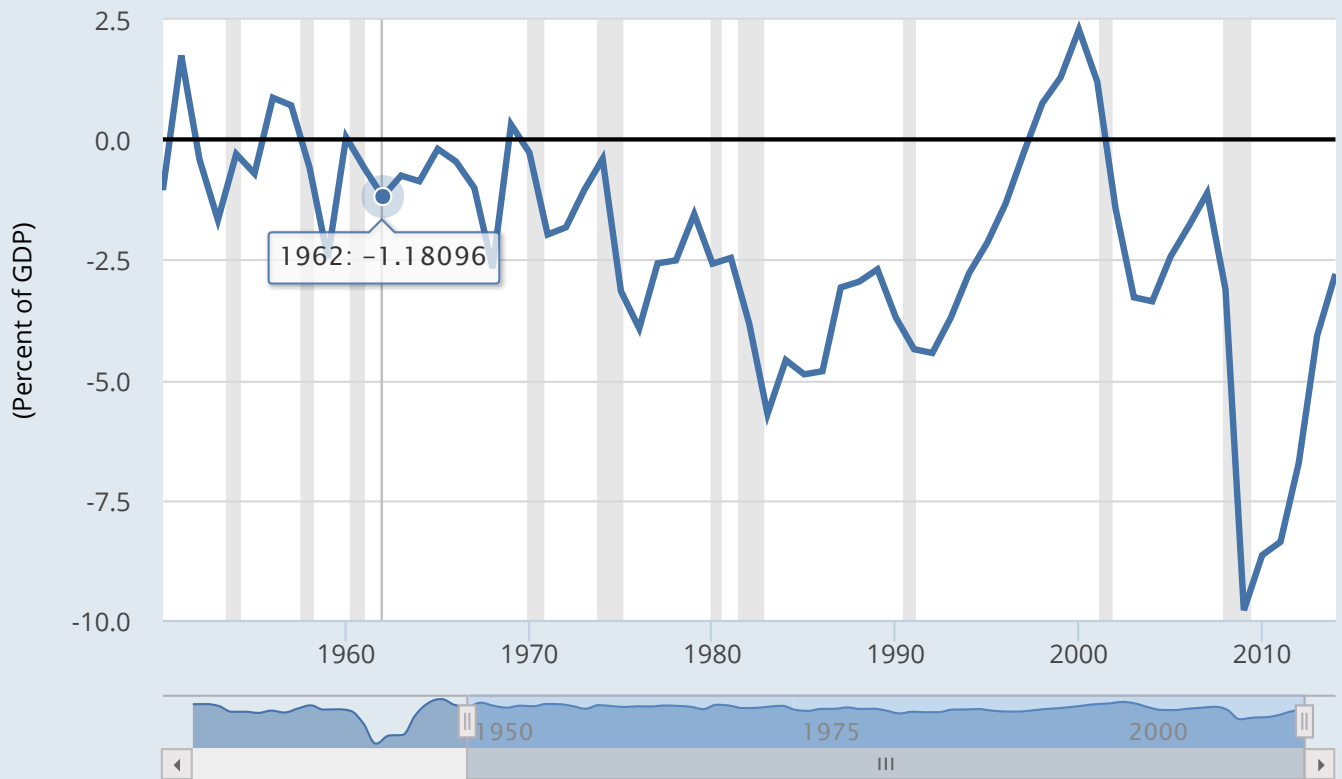

(FYFSGDA188S)

Home (/) > FRED® Economic Data (/fred2/) > Releases (/fred2/releases) > Debt to Gross Domestic Product Ratios (/fred2/release?rid=263)

Federal Surplus or Deficit [-] as Percent of Gross Domestic Product

2014: **-2.79340** Percent of GDP

Annual, Not Seasonally Adjusted, FYFSGDA188S, Updated: 2015-07-30 4:36 PM CDT

1yr | 5yr | 10yr | Max

1950-01-01 to 2014-01-01

FRED — Federal Surplus or Deficit [-] as Percent of Gross Domestic Product